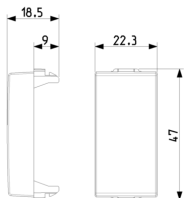

3D

- **Class group:** Domestic switching devices
- **Class:** Push button
- **Method of operation:** Other
- **Nominal voltage:** 0 V
- **Feedback-signal contact:** No
- **Mounting method:** Flush-mounted
- **Type of fastening:** Mounting with claw
- **Material:** Plastic
- **Material quality:** Thermoplastic
- **Halogen free:** Yes

- **Surface protection:** Untreated
- **Surface finishing:** Glossy
- **Colour:** White
- **RAL-number (similar):** 9003
- **Transparent:** No
- **Label space/information surface:** Yes
- **Device width:** 22,30 mm
- **Device height:** 47,00 mm
- **Device depth:** 18,50 mm

- 00. CE Marking - EU
- 29. QCERT - Colombia

- 43. UKCA mark - Great Britain
- 96. Electrotechnical expert ([download](#))

8007352295100
1 NR
2.23x4.7x1.85 [cm]
4.07 [g]

8007352295117
10 NR
22.3x4.7x1.85 [cm]
42.13 [g]

8007352295643
100 NR
28.2x11.1x10 [cm]
519 [g]

8007352295940
1,000 NR
57.5x22.5x30 [cm]
5,699.33 [g]

Vimar