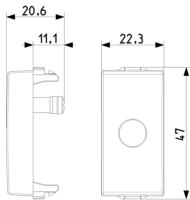

Cable outlet with cord grip carbon matt

Cable outlet with cable clamp, carbon matt

3 - Active

50 NR

3D

- **Class group:** Domestic switching devices
- **Class:** Cable entry
- **Model:** Other

- **Colour:** Anthracite
- **RAL-number (similar):** 7016

00. CE Marking - EU
29. QCERT - Colombia
29. QCERT - Colombia ([download](#))

37. Marking - Morocco
43. UKCA mark - Great Britain