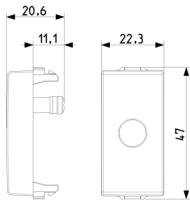

Cable outlet with cord grip white

Cable outlet with cord-grip, white

3 - Active

50 NR

3D

- **Class group:** Domestic switching devices
- **Class:** Cable entry
- **Model:** Other

- **Colour:** White
- **RAL-number (similar):** 9003

00. CE Marking - EU
29. QCERT - Colombia
29. QCERT - Colombia ([download](#))

37. Marking - Morocco
43. UKCA mark - Great Britain
96. Electrotechnical expert ([download](#))