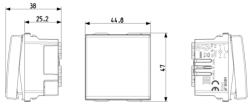

NEVE UP: 1P NO 10A name-plate push button white

09050

Wiring devices / Traditional wiring devices / NEVE UP / Devices

1P NO 10A name-plate push button white

1P NO 10 A 250 V~ lightable name-plate push button, for E10 10x28 mm 1 W max lamp, white - 2 modules

3 - Active

20 NR

3D

- **Class group:** Communication technique
- **Class:** Doorbell
- **With lighting:** Yes
- **Material:** Plastic

- **Mounting method:** Flush-mounted
- **Colour:** White
- **Wireless:** No
- **Built-in depth:** 25,20 mm

8 007352305069
 1 NR
 5.1x4.3x5.3 [cm]
 46.33 [g]

8 007352305076
 20 NR
 26.9x11.6x9 [cm]
 1,016.53 [g]

8 007352305083
 240 NR
 38x28.5x35.5 [cm]
 12,752 [g]

Vimar