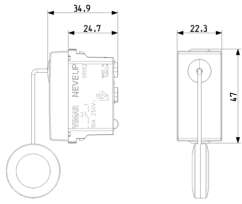

3 - Active

20 NR

09470 - Dial thermostat 100-240V 2M white

09026.PLS - Button 1M +diffuser PLS symb.white

09026.DND - Button 1M +diffuser DND symb.white

09463 - Vertical badge switch 2M white

09290 - Shaver supply unit 230V white

09465 - Vertical pocket badge switch white

09257 - 2P+E13ASICURY multistandard outlet white

09181 - IR relay-switch 230V white

3D

- **Class group:** Domestic switching devices
- **Class:** Push button
- **Assembly arrangement:** Modular device for domestic switching devices
- **Model:** Single push button
- **Method of operation:** Push button
- **Number of rockers:** 0
- **Number of modules (module system):** 100
- **Number of poles:** 1
- **Nominal voltage:** 250 V
- **Rated current:** 10,00 A
- **Feedback-signal contact:** No
- **Mounting method:** Flush-mounted
- **Type of fastening:** Engage (snap)

- **Material:** Plastic
- **Material quality:** Thermoplastic
- **Anti-bacterial treatment:** No
- **Surface protection:** Untreated
- **Surface finishing:** Glossy
- **Colour:** White
- **RAL-number (similar):** 9003
- **Transparent:** No
- **Label space/information surface:** Yes
- **Device width:** 22,30 mm
- **Device height:** 47,00 mm
- **Device depth:** 34,90 mm

8007352655072
1 NR
6x2.8x5.3 [cm]
30.2 [g]

8007352655089
20 NR
28.1x13.1x6 [cm]
690.8 [g]

8007352666986
240 NR
38.5x28x30 [cm]
8,771.6 [g]

Vimar