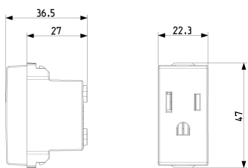

NEVE UP: 2P+E 15A USA+SASO outlet carbon matt

09245.CM

Wiring devices / Traditional wiring devices / NEVE UP / Devices

2P+E 15A USA+SASO outlet carbon matt

2P+T 15 A 127 V~ socket outlet, American and Saudi Arabia standard, carbon matt

3 - Active

50 NR

3D