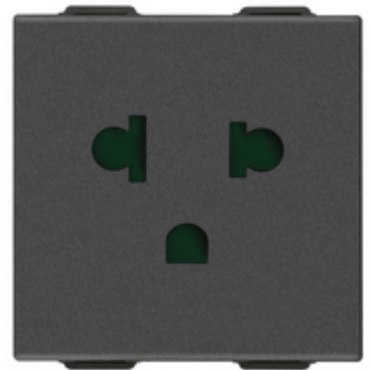

NEVE UP: 2P+E 16A USA+EU SICURY outlet carbon mat

09248.CM

Wiring devices / Traditional wiring devices / NEVE UP / Devices

2P+E 16A USA+EU SICURY outlet carbon mat

2P+T 16 A 250 V~ SICURY socket outlet, Euro-American polarised standard, carbon matt - 2 modules

3 - Active

20 NR

09249.CM - 2 2P+E 16A
USA+EU SICURY outlets
carbon

3D

- **Class group:** Domestic switching devices
- **Class:** Socket outlet
- **Model:** Other
- **Number of modules (module system):** 2
- **With hinged lid:** No
- **Label space/information surface:** Yes
- **Colour:** Anthracite
- **RAL-number (similar):** 7016
- **Metallic colour:** No
- **Transparent:** No
- **Lockable:** No
- **Eject-mechanism:** No
- **Insulated mounting:** No
- **Mounting method:** Flush-mounted

- **Material:** Plastic
- **Material quality:** Thermoplastic
- **Surface protection:** Lacquered
- **Surface finishing:** Matt
- **Anti-bacterial treatment:** No
- **With loop through function:** No
- **With on/off switch:** No
- **Rotated central insert:** No
- **Nominal current:** 16 A
- **Nominal voltage:** 250 V
- **Frequency:** 50,00 - 60,00 HZ
- **Device width:** 44,80 mm
- **Device height:** 47,00 mm
- **Device depth:** 36,00 mm