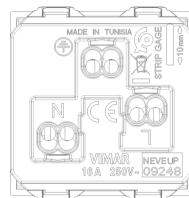

NEVE UP: 2P+E 16A USA+EU SICURY outlet carbon mat

09248.CM

Wiring devices / Traditional wiring devices / NEVE UP / Devices

2P+E 16A USA+EU SICURY outlet carbon mat

2P+T 16 A 250 V~ SICURY socket outlet, Euro-American polarised standard, carbon matt - 2 modules

3 - Active

20 NR

09249.CM - 2 2P+E 16A
USA+EU SICURY outlets
carbon

3D

- **Class group:** Domestic switching devices
- **Class:** Socket outlet
- **Model:** Other
- **Number of modules (module system):** 2
- **With hinged lid:** No
- **Label space/information surface:** Yes
- **Colour:** Anthracite
- **RAL-number (similar):** 7016
- **Metallic colour:** No
- **Transparent:** No
- **Lockable:** No
- **Eject-mechanism:** No
- **Insulated mounting:** No
- **Mounting method:** Flush-mounted

- **Material:** Plastic
- **Material quality:** Thermoplastic
- **Surface protection:** Lacquered
- **Surface finishing:** Matt
- **Anti-bacterial treatment:** No
- **With loop through function:** No
- **With on/off switch:** No
- **Rotated central insert:** No
- **Nominal current:** 16 A
- **Nominal voltage:** 250 V
- **Frequency:** 50,00 - 60,00 HZ
- **Device width:** 44,80 mm
- **Device height:** 47,00 mm
- **Device depth:** 36,00 mm

- 00. CE Marking - EU
- 10. EAC Eurasian Customs Union
- 29. QCERT - Colombia ([download](#))

- 37. Marking - Morocco
- 99. WEEE Directive ([download](#))

8007352666566
1 NR
5.1x4.3x5.3 [cm]
43.4 [g]

8007352666573
20 NR
26.9x11.6x9 [cm]
949.2 [g]