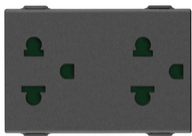

NEVE UP: 2P+E 16A USA+EU SICURY outlet carbon mat

09248.CM

Wiring devices / Traditional wiring devices / NEVE UP / Devices

2P+E 16A USA+EU SICURY outlet carbon mat

2P+T 16 A 250 V~ SICURY socket outlet, Euro-American polarised standard, carbon matt - 2 modules

3 - Active

20 NR

09249.CM - 2 2P+E 16A
USA+EU SICURY outlets
carbon

3D

- **Class group:** Domestic switching devices
- **Class:** Socket outlet
- **Model:** Other
- **Number of modules (module system):** 2
- **With hinged lid:** No
- **Label space/information surface:** Yes
- **Colour:** Anthracite
- **RAL-number (similar):** 7016
- **Metallic colour:** No
- **Transparent:** No
- **Lockable:** No
- **Eject-mechanism:** No
- **Insulated mounting:** No
- **Mounting method:** Flush-mounted

- **Material:** Plastic
- **Material quality:** Thermoplastic
- **Surface protection:** Lacquered
- **Surface finishing:** Matt
- **Anti-bacterial treatment:** No
- **With loop through function:** No
- **With on/off switch:** No
- **Rotated central insert:** No
- **Nominal current:** 16 A
- **Nominal voltage:** 250 V
- **Frequency:** 50,00 - 60,00 HZ
- **Device width:** 44,80 mm
- **Device height:** 47,00 mm
- **Device depth:** 36,00 mm