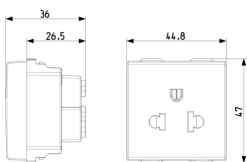

3 - Active

20 NR

09249.CM - 2 2P+E 16A
USA+EU SICURY outlets
carbon

3D

- **Class group:** Domestic switching devices
- **Class:** Socket outlet
- **Model:** Other
- **Number of modules (module system):** 2
- **With hinged lid:** No
- **Label space/information surface:** Yes
- **Colour:** Anthracite
- **RAL-number (similar):** 7016
- **Metallic colour:** No
- **Transparent:** No
- **Lockable:** No
- **Eject-mechanism:** No
- **Insulated mounting:** No
- **Mounting method:** Flush-mounted

- **Material:** Plastic
- **Material quality:** Thermoplastic
- **Surface protection:** Lacquered
- **Surface finishing:** Matt
- **Anti-bacterial treatment:** No
- **With loop through function:** No
- **With on/off switch:** No
- **Rotated central insert:** No
- **Nominal current:** 16 A
- **Nominal voltage:** 250 V
- **Frequency:** 50,00 - 60,00 HZ
- **Device width:** 44,80 mm
- **Device height:** 47,00 mm
- **Device depth:** 36,00 mm

- 00. CE Marking - EU
- 10. EAC Eurasian Customs Union
- 29. QCERT - Colombia ([download](#))

- 37. Marking - Morocco
- 99. WEEE Directive ([download](#))

8007352666566
1 NR
5.1x4.3x5.3 [cm]
43.4 [g]

8007352666573
20 NR
26.9x11.6x9 [cm]
949.2 [g]

8007352666580
240 NR
38x28.5x35.5 [cm]
11,900 [g]