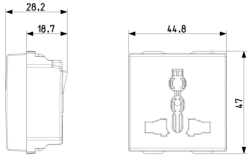

3D

- **Class group:** Domestic switching devices
- **Class:** Socket outlet
- **Model:** Other
- **Number of modules (module system):** 2
- **With hinged lid:** No
- **Label space/information surface:** Yes
- **Colour:** Anthracite
- **RAL-number (similar):** 7016
- **Metallic colour:** No
- **Transparent:** No
- **Lockable:** No
- **Eject-mechanism:** No
- **Insulated mounting:** No
- **Mounting method:** Flush-mounted

- **Material:** Plastic
- **Material quality:** Thermoplastic
- **Surface protection:** Untreated
- **Surface finishing:** Matt
- **Anti-bacterial treatment:** No
- **With loop through function:** No
- **With on/off switch:** No
- **Rotated central insert:** No
- **Nominal current:** 13 A
- **Nominal voltage:** 250 V
- **Frequency:** 50,00 - 60,00 HZ
- **Device width:** 44,80 mm
- **Device height:** 47,00 mm
- **Device depth:** 28,20 mm

00. CE Marking - EU
10. EAC Eurasian Customs Union

37. Marking - Morocco
99. WEEE Directive ([download](#))