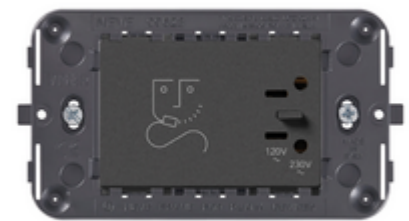

## NEVE UP: Shaver supply unit 230V carbon matt

### 09290.CM

Wiring devices / Traditional wiring devices / NEVE UP / Devices

#### Shaver supply unit 230V carbon matt

Shaver socket outlet with 20 VA insulation transformer, 230 V~ 50-60 Hz power supply, 120 V~ output for 2P 15 A 125 V~ American standard non-polarised flat pin plugs and 230 V~ output for 2P 2.5 A europlugs, carbon matt - 3 modules

3D

- **Class group:** Domestic switching devices
- **Class:** Razor socket outlet
- **Assembly arrangement:** Modular device for domestic switching devices
- **Number of modules (module system):** 3
- **Mounting method:** Flush-mounted
- **With hinged lid:** No
- **Voltage reversible:** No
- **Nominal voltage low value:** 230 V
- **Nominal voltage high value:** 230 V
- **Material:** Plastic