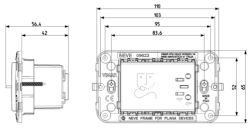

09465.CM - Vertical pocket badge switch carbon matt

09257.CM - 2P+E13ASICURY multistandard outlet carbon matt

09052.CM - 1P NO 10A cord-operated push carbon matt

09181.CM - IR relay-switch 230V carbon matt

3D

- **Class group:** Domestic switching devices
- **Class:** Razor socket outlet
- **Assembly arrangement:** Modular device for domestic switching devices
- **Number of modules (module system):** 3
- **Mounting method:** Flush-mounted
- **With hinged lid:** No
- **Voltage reversible:** No
- **Nominal voltage low value:** 230 V
- **Nominal voltage high value:** 230 V
- **Material:** Plastic

- **Material quality:** Thermoplastic
- **Surface protection:** Lacquered
- **Surface finishing:** Matt
- **Colour:** Anthracite
- **RAL-number (similar):** 7016
- **Transparent:** No
- **Device width:** 118,00 mm
- **Device height:** 65,00 mm
- **Device depth:** 56,40 mm
- **With built-in installation box:** No