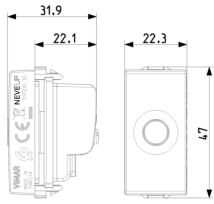

3 - Active

10 NR

09300.01.CM - TV-RD-SAT
single conn. male outlet
carbon

09303.CM - TV-FM-SAT single
conn. 3 outs carbon matt

09318.CM - F-type TV outlet
carbon matt

09313.CM - TV IEC single
connection outlet carbon m

09302.01.CM - TV-RD-SAT
single conn. outlet 2 outs
carbo

3D

- **Class group:** Antenna and satellite technique
- **Class:** Antenna socket box
- **Model:** Loop-through socket
- **Mounting method:** Flush-mounted
- **Cover:** None
- **Suitable for remote power supply:** No

- 43. UKCA mark - Great Britain
- 99. WEEE Directive ([download](#))

8007352666504
1 NR
4.1x2.8x5.3 [cm]
50.4 [g]

8007352666511
10 NR
14.4x9x6 [cm]
541.6 [g]

8007352666528
160 NR
37.5x30x13.5 [cm]
9,027.6 [g]