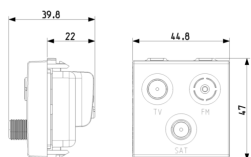

3 - Active

5 NR

09300.01.CM - TV-RD-SAT
single conn.male outlet
carbon

09300.10.CM - TV-RD-SAT
through-line male outlet
carbo

09318.CM - F-type TV outlet
carbon matt

09313.CM - TV IEC single
connection outlet carbon m

09302.01.CM - TV-RD-SAT
single conn.outlet 2outs
carbo

- [Multilanguage instructions sheet \(504 kb\)](#)

3D

- **Class group:** Antenna and satellite technique
- **Class:** Antenna socket box
- **Model:** End socket
- **Mounting method:** Flush-mounted
- **Cover:** None
- **Suitable for remote power supply:** Yes

- 43. UKCA mark - Great Britain
- 99. WEEE Directive ([download](#))

8007352666696
1 NR
5.1x4.3x5.3 [cm]
86.78 [g]

8007352666702
5 NR
14.4x11.6x6 [cm]
477.5 [g]

8007352666719
60 NR
36.5x33x13.5 [cm]
6,150 [g]