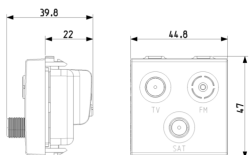

- [Multilanguage instructions sheet \(504 kb\)](#)

3D

- **Class group:** Antenna and satellite technique
- **Class:** Antenna socket box
- **Model:** End socket
- **Mounting method:** Flush-mounted
- **Cover:** None
- **Number of outlets:** 3
- **Suitable for remote power supply:** Yes

- 43. UKCA mark - Great Britain
- 99. WEEE Directive ([download](#))

8007352655041
1 NR
5.1x4.3x5.3 [cm]
85.8 [g]

8007352655058
5 NR
14.4x11.6x6 [cm]
476.8 [g]

8007352664067
60 NR
36.5x33x13.5 [cm]
6,098 [g]