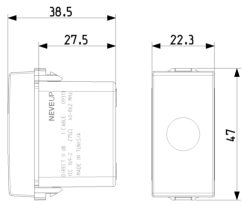

3D

- **Class group:** Antenna and satellite technique
- **Class:** Antenna socket box
- **Model:** End socket
- **Mounting method:** Flush-mounted
- **Cover:** None
- **Suitable for remote power supply:** Yes

- **Colour:** Anthracite
- **RAL-number (similar):** 7016
- **Surface protection:** Lacquered
- **Surface finishing:** Matt
- **Material:** Plastic
- **Material quality:** Thermoplastic

• 10. EAC Eurasian Customs Union

• 99. WEEE Directive ([download](#))