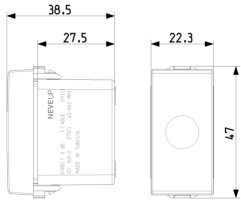

09302.01 - TV-RD-SAT single conn. outlet 2 outs white

3D

- **Class group:** Antenna and satellite technique
- **Class:** Antenna socket box
- **Model:** End socket
- **Cover:** None
- **Number of outlets:** 1
- **Suitable for remote power supply:** Yes

- **Type of fastening:** Snap mounting (engagement)
- **Colour:** White
- **RAL-number (similar):** 9003
- **Surface finishing:** Glossy
- **Material:** Plastic

00. CE Marking - EU
10. EAC Eurasian Customs Union

43. UKCA mark - Great Britain
99. WEEE Directive ([download](#))