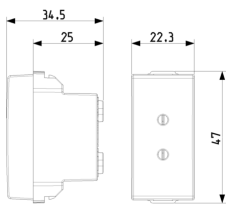

NEVE UP: 2P 6A 24V SELV outlet white

09330

Wiring devices / Traditional wiring devices / NEVE UP / Devices

2P 6A 24V SELV outlet white

2P 6 A 24 V (SELV) socket outlet for plug 01620 (pins \varnothing 3 mm, distance between centres 12,4 mm), white. For auxiliary circuits.

3 - Active

10 NR

3D

- **Class group:** Domestic switching devices
- **Class:** Socket outlet
- **With hinged lid:** No
- **Label space/information surface:** Yes
- **Colour:** White
- **RAL-number (similar):** 9003
- **Metallic colour:** No
- **Transparent:** No
- **Lockable:** No
- **Eject-mechanism:** No
- **Insulated mounting:** No
- **Mounting method:** Flush-mounted

- **Material:** Plastic
- **Material quality:** Thermoplastic
- **Halogen free:** Yes
- **Surface protection:** Untreated
- **Surface finishing:** Glossy
- **With loop through function:** No
- **Rotated central insert:** No
- **Nominal current:** 6 A
- **Nominal voltage:** 24 V
- **Device width:** 22,30 mm
- **Device height:** 47,00 mm
- **Device depth:** 34,50 mm

- 00. CE Marking - EU
- 10. EAC Eurasian Customs Union

- 43. UKCA mark - Great Britain
- 99. WEEE Directive ([download](#))

8007352296534
1 NR
4.1x2.8x5.3 [cm]
22.73 [g]

8007352296541
10 NR
14.4x9x6 [cm]
262.33 [g]