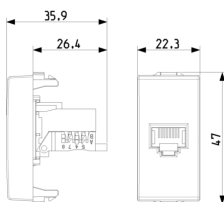

3 - Active

10 NR

09339.6.CM - RJ45 Cat6
Netsafe UTP 110 outlet
carbon

09339.14.CM - RJ45 Cat6
Netsafe FTP outlet carbon
matt

09339.16.CM - RJ45
Cat6ANetsafe FTP outlet
carbon matt

3D

- **Class group:** Data and telecommunication
- **Class:** Modular connector
- **Model:** Bus (jack)
- **Type of connector:** RJ45 8(8)
- **Screened:** No
- **Category:** 5E

- 43. UKCA mark - Great Britain
- 99. WEEE Directive ([download](#))

8007352666207
1 NR
6x2.8x5.3 [cm]
19 [g]

8007352666238
10 NR
14.4x13.1x6 [cm]
241.8 [g]

8007352666245
200 NR
50.5x20x28 [cm]
5,278 [g]