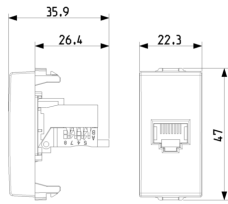

3D

- **Class group:** Data and telecommunication
- **Class:** Modular connector
- **Model:** Bus (jack)
- **Type of connector:** RJ45 8(8)
- **Screened:** No
- **Category:** 5E

- **Connection type:** Crimp
- **Special tool necessary:** No
- **Suitable for round cable:** Yes
- **Suitable for flat cable:** Yes
- **Suitable for litz wire conductor:** No
- **Colour:** White

00. CE Marking - EU
10. EAC Eurasian Customs Union

43. UKCA mark - Great Britain
99. WEEE Directive ([download](#))