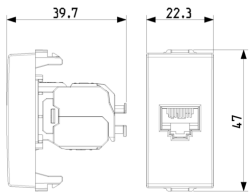

3 - Active

10 NR

09338.9.CM - RJ45 cat5e
Netsafe UTP outlet carbon
mat

09339.6.CM - RJ45 Cat6
Netsafe UTP 110 outlet
carbon

09339.16.CM - RJ45
Cat6ANetsafe FTP outlet
carbon matt

- [Multilanguage instructions sheet \(865 kb\)](#)

- **Special tool necessary:** No
- **Suitable for round cable:** Yes
- **Suitable for flat cable:** No
- **Suitable for solid conductors:** No
- **Colour:** Grey
- **AWG-range:** 23 - 26

- 00. CE Marking - EU
- 10. EAC Eurasian Customs Union
- 24. FORCE Certificate ([download](#))

- 43. UKCA mark - Great Britain
- 99. WEEE Directive ([download](#))

8007352667020
1 NR
6x2.8x5.3 [cm]
20.9 [g]

8007352667037
10 NR
14.4x13.1x6 [cm]
379.4 [g]

8007352667044
200 NR
50.5x20x28 [cm]
7,984 [g]