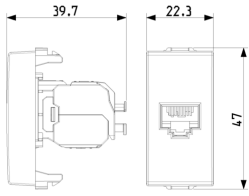

3D

- **Class group:** Data and telecommunication
- **Class:** Modular connector
- **Model:** Bus (jack)
- **Type of connector:** RJ45 8(8)
- **Screened:** Yes
- **Category:** 6A (IEC)

- **Connection type:** Crimp
- **Special tool necessary:** No
- **Suitable for round cable:** Yes
- **Suitable for flat cable:** No
- **Suitable for solid conductors:** No
- **Colour:** White

00. CE Marking - EU
10. EAC Eurasian Customs Union
24. FORCE Certificate ([download](#))

43. UKCA mark - Great Britain
99. WEEE Directive ([download](#))