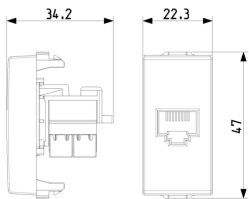

3D

- **Class group:** Data and telecommunication
- **Class:** Modular connector
- **Model:** Bus (jack)
- **Type of connector:** RJ45 8(8)
- **Screened:** No
- **Category:** 6

- **Connection type:** Crimp
- **Special tool necessary:** No
- **Suitable for round cable:** Yes
- **Suitable for flat cable:** Yes
- **Suitable for solid conductors:** No
- **Colour:** White

00. CE Marking - EU
10. EAC Eurasian Customs Union

43. UKCA mark - Great Britain
99. WEEE Directive ([download](#))