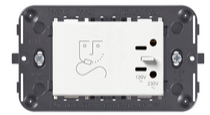

## NEVE UP: Vertical badge switch 2M white

**09463**

Wiring devices / Traditional wiring devices / NEVE UP / Devices

### Vertical badge switch 2M white

Upright electronic badge switch, 4 A 250 V~ NO change-over relay output (NON SELV), 120-230 V~ 50-60 Hz power supply, pocket lighting to be visible in darkness, trimmer for regulating switch-off time after removing the card, white - 2 modules. Supplied without ISO card (badge)

3 - Active

1 NR

09470 - Dial thermostat 100-240V 2M white

09026.PLS - Button 1M +diffuser PLS symb.white

09026.DND - Button 1M +diffuser DND symb.white

09290 - Shaver supply unit 230V white

09465 - Vertical pocket badge switch white

09257 - 2P+E13ASICURY multistandard outlet white

09052 - 1P NO 10A cord-operated push white

09181 - IR relay-switch 230V white

3D

- **Class group:** Alarm installations, emergency call and signalling
- **Class:** Access control system
- **Standalone:** Yes
- **Networkable:** No
- **PC-binding:** No
- **Type of interface:** None
- **Reading strategy:** Data medium
- **Signalling:** None