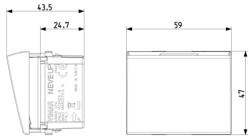

3D

- **Class group:** Alarm installations, emergency call and signalling
- **Class:** Access control system
- **Standalone:** Yes
- **Networkable:** No
- **PC-binding:** No
- **Type of interface:** None
- **Reading strategy:** Data medium
- **Signalling:** None

- **Mounting method:** Flush-mounted
- **Operating voltage AC 50 Hz:** 250,00 - 250,01 V
- **Operating voltage AC 60 Hz:** 250,00 - 250,01 V
- **Colour:** White
- **Material:** Plastic
- **Width:** 59,00 mm
- **Height:** 47,00 mm
- **Depth:** 43,50 mm

00. CE Marking - EU
37. Marking - Morocco

43. UKCA mark - Great Britain
99. WEEE Directive ([download](#))