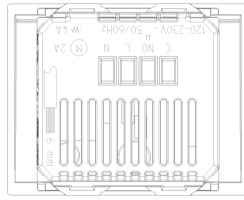

3 - Active

1 NR

09470 - Dial thermostat 100-240V 2M white

09026.PLS - Button 1M +diffuser PLS symb.white

09026.DND - Button 1M +diffuser DND symb.white

09290 - Shaver supply unit 230V white

09465 - Vertical pocket badge switch white

09257 - 2P+E13ASICURY multistandard outlet white

09052 - 1P NO 10A cord-operated push white

09181 - IR relay-switch 230V white

3D

- **Class group:** Alarm installations, emergency call and signalling
- **Class:** Access control system
- **Standalone:** Yes
- **Networkable:** No
- **PC-binding:** No
- **Type of interface:** None
- **Reading strategy:** Data medium
- **Signalling:** None

- **Mounting method:** Flush-mounted
- **Operating voltage AC 50 Hz:** 250,00 - 250,01 V
- **Operating voltage AC 60 Hz:** 250,00 - 250,01 V
- **Colour:** White
- **Material:** Plastic
- **Width:** 59,00 mm
- **Height:** 47,00 mm
- **Depth:** 43,50 mm

- 00. CE Marking - EU
- 37. Marking - Morocco

- 43. UKCA mark - Great Britain
- 99. WEEE Directive ([download](#))

8007352664616  
1 NR  
5.2x5.7x7.6 [cm]  
69.2 [g]

8007352664623  
5 NR  
21.4x11.6x6 [cm]  
400.8 [g]