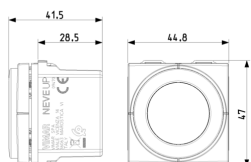

09465.CM - Vertical pocket badge switch carbon matt

09257.CM - 2P+E13ASICURY multistandard outlet carbon matt

09052.CM - 1P NO 10A cord-operated push carbon matt

09181.CM - IR relay-switch 230V carbon matt

- [Light Multilanguage instructions sheet \(516 kb\)](#)
- [Full multilanguage instructions sheet \(947 kb\)](#)

3D

- **Class group:** Stats, switches and controllers
- **Class:** Room thermostat
- **Differential value:** 0,00 - 1,00 k
- **Temperature readable:** No
- **Mounting method:** Flush-mounted

- **Max. contact voltage:** 230 V
- **Colour:** Anthracite
- **Height:** 47,00 mm
- **Width:** 44,80 mm
- **Depth:** 41,50 mm

- 00. CE Marking - EU
- 37. Marking - Morocco

- 43. UKCA mark - Great Britain
- 99. WEEE Directive ([download](#))

8007352667204  
1 NR  
5.7x5.3x7.7 [cm]  
78.6 [g]

8007352746527  
60 NR  
37.5x30x13.5 [cm]  
5,038.26 [g]

8007352667211  
70 NR  
39.5x30x17 [cm]  
5,878 [g]