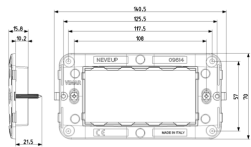

07937 - Screw for frame fixing - 35mm

07939 - Screw for frame fixing - 50 mm

09613 - Frame 3M +screws

09617 - Frame 7M +screws

3D

- **Class group:** Domestic switching devices
- **Class:** Holder for modular domestic switching devices
- **Model:** Flush-mounted
- **Mounting method:** Mounting with screw
- **Mounting method of the module inserts:** Front side
- **Mounting direction:** Horizontal and vertical
- **Number of modules horizontal (module system):** 4
- **Number of modules vertical (module system):** 1
- **With built-in installation box:** No
- **With screws:** Yes
- **Suitable for mounting in round junction box 60 mm:** No
- **Flush-mounted installation:** Yes
- **Suitable for subfloor installation duct box:** No
- **Suitable for wall duct:** No
- **Suitable for mounting on DIN-rail 35 mm:** No
- **Material:** Plastic
- **Material quality:** Thermoplastic

- 00. CE Marking - EU
- 29. QCERT - Colombia
- 43. UKCA mark - Great Britain
- 96. Electrotechnical expert ([download](#))

8007352391604
1 NR
14x7x1.6 [cm]
27 [g]

8007352391611
40 NR
28.4x24.4x16.4 [cm]
1,235 [g]