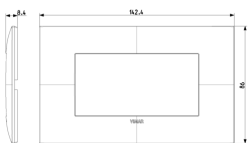

3 - Active

10 NR

09614 - Frame 4M +screws

3D

- **Class group:** Domestic switching devices
- **Class:** Cover frame for domestic switching devices
- **Number of units:** 4
- **Mounting direction:** Horizontal and vertical
- **Number of units horizontal:** 4
- **Number of units vertical:** 1
- **Number of modules horizontal (module system):** 4
- **Number of modules vertical (module system):** 1
- **With mounting grid:** Yes
- **Suitable for subfloor installation duct box:** Yes
- **Suitable for wall duct:** Yes
- **Suitable for built-in installation:** Yes
- **Label space/information surface:** Yes

- **Material:** Plastic
- **Material quality:** Thermoplastic
- **Surface protection:** Lacquered
- **Surface finishing:** Matt
- **Colour:** White
- **RAL-number (similar):** 9016
- **Transparent:** No
- **With hinged lid:** No
- **Type of fastening:** Clamp mounting
- **Width:** 142,40 mm
- **Height:** 86,00 mm
- **Depth:** 8,40 mm
- **Built-in width:** 142,40 mm

- 00. CE Marking - EU
- 29. QCERT - Colombia

- 43. UKCA mark - Great Britain

8007352663084
1 NR
15.5x9.9x0.9 [cm]
20.23 [g]

8007352663091
10 NR
18x9.5x9.7 [cm]
264.19 [g]

8007352670129
240 NR
41x32x39.5 [cm]
10,143.84 [g]