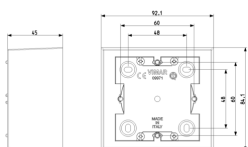

Connector block boxes: Surface-box 1-2M 43,5mm depth white

09971.01

System infrastructure / Enclosures and control units / Connector block boxes
/ Surface mounting

Surface-box 1-2M 43,5mm depth white

Square surface mounting box, 43,5 mm depth, for 1- or 2-reduced-module Idea and 2-module Eikon and Plana with relevant mounting frames and cover plates, white. Idea series: suitable for Classica cover plate only

3 - Active

20 NR

3D

- **Class group:** Connection material (electrotechnical)
- **Class:** Box/housing for surface mounting on the wall/ceiling
- **Max. conductor cross section:** 0
- **Equipped with:** None
- **Shape:** Rectangular
- **Mounting method:** Wall-/ceiling mounting
- **Mounting in the soil:** No
- **Mounting under water:** No
- **For tube diameter:** 20/25 mm
- **Inlet from the rear:** No
- **Length:** 84,00 mm
- **Width:** 84,00 mm
- **Depth:** 43,50 mm
- **Diameter:** 0 mm
- **Tackable:** No
- **Number of inlets:** 2
- **Type of housing feed-through:** None
- **Material:** Plastic

- **Halogen free:** Yes
- **Surface protection:** Untreated
- **Colour:** White
- **Degree of protection (IP):** IP20
- **Cover model:** Other
- **Transparent cover:** No
- **Cover attachment:** Screwed
- **Castable:** No
- **With casting compound:** No
- **Sealable:** No
- **Rated insulation voltage Ui:** 450 V
- **Circuit integrity:** None
- **With screening:** No
- **Weatherproof:** No
- **Operating temperature:** 0 - 60 °C
- **Explosion-tested version:** No
- **For Ex-zone gas:** None
- **For Ex-Zone dust:** None

8 007352130241
 20 NR
 28.4x24.4x14.9 [cm]
 1,658.07 [g]