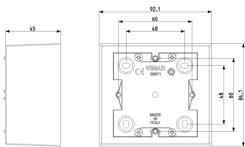

Connector block boxes: Surface-box 1-2M 43,5mm depth ivory

09971.A

System infrastructure / Enclosures and control units / Connector block boxes
/ Surface mounting

Surface-box 1-2M 43,5mm depth ivory

Square surface mounting box, 43,5 mm depth, for 1- or 2-reduced-module Idea and 2-module Eikon and Plana with relevant mounting frames and cover plates, RAL9001 ivory. Idea series: suitable for Classica cover plate only

3 - Active

20 NR

3D

- **Class group:** Connection material (electrotechnical)
- **Class:** Box/housing for surface mounting on the wall/ceiling
- **Max. conductor cross section:** 0
- **Equipped with:** None
- **Shape:** Rectangular
- **Mounting method:** Wall-/ceiling mounting
- **Mounting in the soil:** No
- **Mounting under water:** No
- **For tube diameter:** 20/25 mm
- **Inlet from the rear:** No
- **Length:** 84,00 mm
- **Width:** 84,00 mm
- **Depth:** 43,50 mm
- **Diameter:** 0 mm
- **Tackable:** No
- **Number of inlets:** 2
- **Type of housing feed-through:** None
- **Material:** Plastic

- **Halogen free:** Yes
- **Surface protection:** Untreated
- **Colour:** White
- **Degree of protection (IP):** IP20
- **Cover model:** Other
- **Transparent cover:** No
- **Cover attachment:** Screwed
- **Castable:** No
- **With casting compound:** No
- **Sealable:** No
- **Rated insulation voltage Ui:** 450 V
- **Circuit integrity:** None
- **With screening:** No
- **Weatherproof:** No
- **Operating temperature:** 0 - 60 °C
- **Explosion-tested version:** No
- **For Ex-zone gas:** None
- **For Ex-Zone dust:** None

8007352097193
20 NR
28.4x24.4x14.9 [cm]
1,618.73 [g]