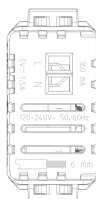

3D

- **Class group:** Domestic switching devices
- **Class:** USB power supply
- **Model:** Bus
- **Operating voltage:** 12000,00 - 23000,00 V

- **Max. output current:** 1.500 mA
- **Mounting method:** Flush-mounted
- **Colour:** White
- **RAL-number:** 0