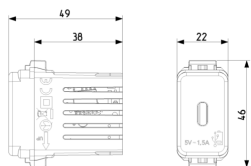

3D

- **Class group:** Domestic switching devices
- **Class:** USB power supply
- **Model:** Bus
- **Operating voltage:** 12000,00 - 23000,00 V

- **Max. output current:** 1.500 mA
- **Mounting method:** Flush-mounted
- **Colour:** White
- **RAL-number:** 0