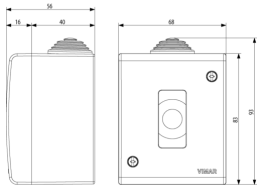

IP40 surface enclosure for 1 8000 standard module, RAL 7035 grey

3 - Active

75 NR

3D

- **Class group:** Connection material (electrotechnical)
- **Class:** Equipment carrier for insulated walls
- **Material:** Plastic

- **Mounting surfaces:** Other
- **With full insulating materials:** Yes

- 01. IMQ - Italy ([download](#))

- 96. Electrotechnical expert ([download](#))

8 007352006737

8007352006737
1 NR
6.8x9.3x5.6 [cm]
66.47 [g]

8 007352095830

8007352095830
5 NR
34.1x9.4x5.7 [cm]
330.33 [g]

8 007352115767

8007352115767
75 NR
38.5x29x30 [cm]
5,470.27 [g]

Vimar