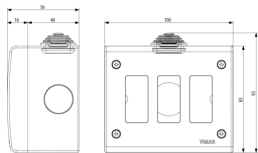

### IP40 enclosure - 3M 8000 grey

IP40 surface enclosure for 3 8000 standard modules, RAL 7035 grey

2 - Will be discontinued

45 NR

3D

- **Class group:** Connection material (electrotechnical)
- **Class:** Equipment carrier for insulated walls
- **Material:** Plastic

- **Mounting surfaces:** Other
- **With full insulating materials:** Yes

- 96. Electrotechnical expert ([download](#))

8 007352013988

8007352013988  
1 NR  
10x9.3x5.6 [cm]  
87.33 [g]

8 007352095953

8007352095953  
3 NR  
30.1x9.4x5.7 [cm]  
262 [g]