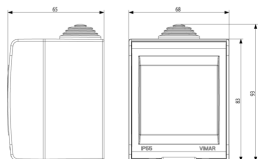

3D

- **Class group:** Connection material (electrotechnical)
- **Class:** Equipment carrier for insulated walls
- **Material:** Plastic

- **Mounting surfaces:** Other
- **With full insulating materials:** Yes

01. IMQ - Italy ([download](#))
15. CCC - China ([download](#))

96. Electrotechnical expert ([download](#))