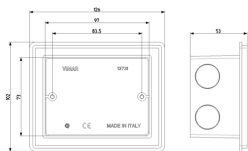

3D

- **Class group:** Connection material (electrotechnical)
- **Class:** Equipment carrier for insulated walls
- **Material:** Plastic

- **Mounting surfaces:** Other
- **With full insulating materials:** Yes

• 01. IMQ - Italy ([download](#))

• 96. Electrotechnical expert ([download](#))