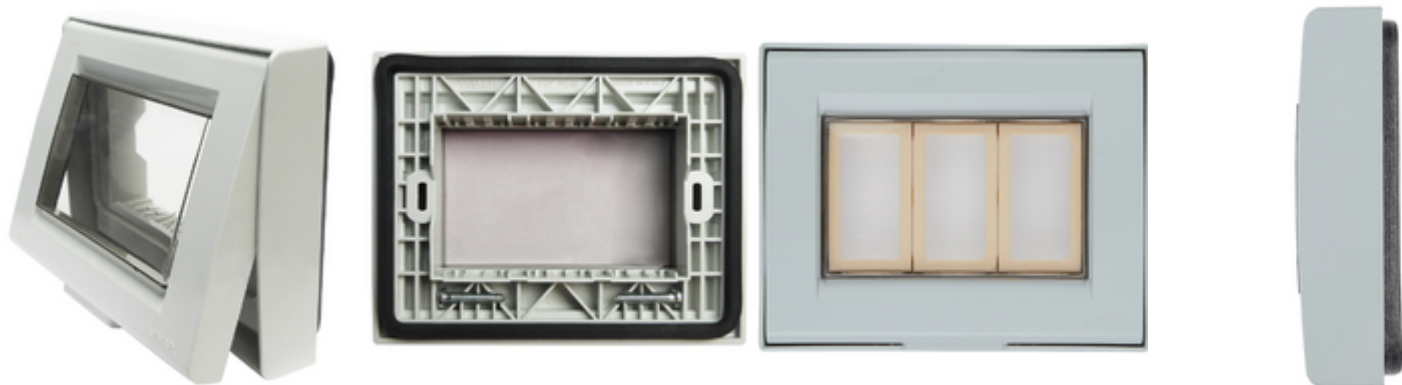

- **Class group:** Connection material (electrotechnical)
- **Class:** Equipment carrier for insulated walls
- **Material:** Plastic

- **Mounting surfaces:** Other
- **With full insulating materials:** Yes

00. CE Marking - EU
01. IMQ - Italy ([download](#))
15. CCC - China ([download](#))

43. UKCA mark - Great Britain
96. Electrotechnical expert ([download](#))