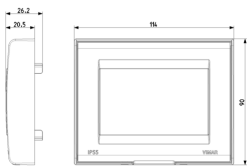

3 - Active

20 NR