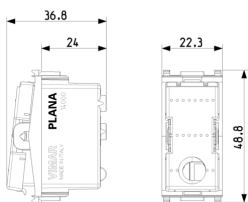

## PLANA: 1P 10AX 1-way switch mechanism

**14000.0**

Wiring devices / Traditional wiring devices / PLANA / Devices

### 1P 10AX 1-way switch mechanism

1P 10 AX 250 V~ 1-way switch mechanism, lightable, to complete with 1,2 or 3-module button. Max 100 W for self-ballasted lamps (IEC 60669-1:2017)

3 - Active

50 NR

3D

- **Class group:** Domestic switching devices
- **Class:** Installation switch
- **Wiring system:** Off switch 1-pole
- **Method of operation:** Rocker/button
- **Assembly arrangement:** Modular device for domestic switching devices
- **Number of modules (module system):** 1
- **Push button switch:** Yes
- **Number of rockers:** 1
- **Mounting method:** Flush-mounted
- **Type of fastening:** Engage (snap)
- **With mounting plate:** No
- **Material:** Plastic
- **Material quality:** Thermoplastic
- **Halogen free:** Yes
- **Surface protection:** Untreated
- **Surface finishing:** Glossy

- **Colour:** Green
- **RAL-number (similar):** 9003
- **Label space/information surface:** Yes
- **Illumination:** Optional
- **Function lighting:** Control and orientation
- **Type of lighting:** LED exchangeable
- **Suitable for degree of protection (IP):** IP40
- **Nominal voltage:** 250 V
- **Rated current:** 10,00 A
- **Feedback-signal contact:** No
- **Connection type:** Screwed terminal
- **Washing machine switch:** No
- **Device width:** 22,30 mm
- **Device height:** 49,00 mm
- **Device depth:** 36,80 mm
- **Built-in depth:** 24,00 mm

8007352106338  
1 NR  
4.1x2.8x5.3 [cm]  
22.2 [g]

8007352118676  
50 NR  
21.6x11.6x14.3 [cm]  
1,203.8 [g]

8007352636293  
500 NR  
57.5x22.5x30 [cm]  
12,520 [g]