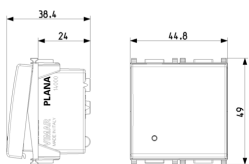

## PLANA: 1P 10AX 1-way switch 2M Silver

**14000.2.SL**

Wiring devices / Traditional wiring devices / PLANA / Devices

### 1P 10AX 1-way switch 2M Silver

1P 10 AX 250 V~ 1-way switch, lightable, replaceable button, Silver - 2 modules. Max 100 W for self-ballasted lamps (IEC 60669-1:2017)

3 - Active

20 NR

3D

- **Class group:** Domestic switching devices
- **Class:** Installation switch
- **Wiring system:** Off switch 1-pole
- **Method of operation:** Rocker/button
- **Assembly arrangement:** Modular device for domestic switching devices
- **Number of modules (module system):** 2
- **Push button switch:** Yes
- **Number of rockers:** 1
- **Mounting method:** Flush-mounted
- **Type of fastening:** Engage (snap)
- **With mounting plate:** No
- **Material:** Plastic
- **Material quality:** Thermoplastic
- **Halogen free:** Yes
- **Surface protection:** Lacquered
- **Surface finishing:** Glossy

- **Colour:** Silver
- **RAL-number (similar):** 9006
- **Label space/information surface:** Yes
- **Illumination:** Optional
- **Function lighting:** Control and orientation
- **Type of lighting:** LED exchangeable
- **Suitable for degree of protection (IP):** IP40
- **Nominal voltage:** 250 V
- **Rated current:** 10,00 A
- **Feedback-signal contact:** No
- **Connection type:** Screwed terminal
- **Washing machine switch:** No
- **Device width:** 44,80 mm
- **Device height:** 49,00 mm
- **Device depth:** 38,40 mm
- **Built-in depth:** 24,00 mm

8007352319868  
20 NR  
26.9x11.6x9 [cm]  
810.07 [g]