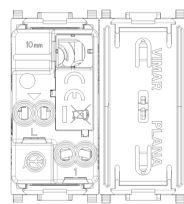

## PLANA: 1P 10AX 1-way switch 2M Silver

**14000.2.SL**

Wiring devices / Traditional wiring devices / PLANA / Devices

### 1P 10AX 1-way switch 2M Silver

1P 10 AX 250 V~ 1-way switch, lightable, replaceable button, Silver - 2 modules. Max 100 W for self-ballasted lamps (IEC 60669-1:2017)

3 - Active

20 NR

3D

- **Class group:** Domestic switching devices
- **Class:** Installation switch
- **Wiring system:** Off switch 1-pole
- **Method of operation:** Rocker/button
- **Assembly arrangement:** Modular device for domestic switching devices
- **Number of modules (module system):** 2
- **Push button switch:** Yes
- **Number of rockers:** 1
- **Mounting method:** Flush-mounted
- **Type of fastening:** Engage (snap)
- **With mounting plate:** No
- **Material:** Plastic
- **Material quality:** Thermoplastic
- **Halogen free:** Yes
- **Surface protection:** Lacquered
- **Surface finishing:** Glossy

- **Colour:** Silver
- **RAL-number (similar):** 9006
- **Label space/information surface:** Yes
- **Illumination:** Optional
- **Function lighting:** Control and orientation
- **Type of lighting:** LED exchangeable
- **Suitable for degree of protection (IP):** IP40
- **Nominal voltage:** 250 V
- **Rated current:** 10,00 A
- **Feedback-signal contact:** No
- **Connection type:** Screwed terminal
- **Washing machine switch:** No
- **Device width:** 44,80 mm
- **Device height:** 49,00 mm
- **Device depth:** 38,40 mm
- **Built-in depth:** 24,00 mm

8007352319868  
20 NR  
26.9x11.6x9 [cm]  
810.07 [g]