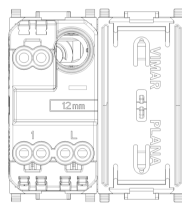

### 14000.FX.2.SL

Wiring devices / Traditional wiring devices / PLANA / Devices

### 1P 10AX 1-way switch 2M screwless Silver

1P 10 AX 250 V~ 1-way switch, screwless terminals, lightable, replaceable button, Silver - 2 modules. Max 100 W for self-ballasted lamps (IEC 60669-1:2017)

3 - Active

20 NR

- [Smartfix-Screwless terminal](#)

3D

- **Class group:** Domestic switching devices
- **Class:** Installation switch
- **Wiring system:** Off switch 1-pole
- **Method of operation:** Rocker/button
- **Assembly arrangement:** Modular device for domestic switching devices
- **Number of modules (module system):** 2
- **Push button switch:** Yes
- **Number of rockers:** 1
- **Mounting method:** Flush-mounted
- **Type of fastening:** Engage (snap)
- **With mounting plate:** No
- **Material:** Plastic
- **Material quality:** Thermoplastic
- **Halogen free:** Yes
- **Surface protection:** Lacquered
- **Surface finishing:** Glossy

- **Colour:** Silver
- **RAL-number (similar):** 9006
- **Label space/information surface:** Yes
- **Illumination:** Optional
- **Function lighting:** Control and orientation
- **Type of lighting:** LED exchangeable
- **Suitable for degree of protection (IP):** IP40
- **Nominal voltage:** 250 V
- **Rated current:** 10,00 A
- **Feedback-signal contact:** No
- **Connection type:** Push-in clamp
- **Washing machine switch:** No
- **Device width:** 44,80 mm
- **Device height:** 49,00 mm
- **Device depth:** 42,10 mm
- **Built-in depth:** 27,70 mm