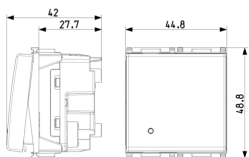

1P 10AX 1-way switch 2M screwless Silver

1P 10 AX 250 V~ 1-way switch, screwless terminals, lightable, replaceable button, Silver - 2 modules. Max 100 W for self-ballasted lamps (IEC 60669-1:2017)

3 - Active

20 NR

- [Smartfix-Screwless terminal](#)