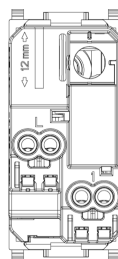

PLANA: 1P 10AX 1-way switch screwless Silver

14000.FX.SL

Wiring devices / Traditional wiring devices / PLANA / Devices

1P 10AX 1-way switch screwless Silver

1P 10 AX 250 V~ 1-way switch, screwless terminals, screwless terminals, lightable, replaceable button, Silver. Max 100 W for self-ballasted lamps (IEC 60669-1:2017)

3 - Active

50 NR

- [Smartfix-Screwless terminal](#)

3D

- **Class group:** Domestic switching devices
- **Class:** Installation switch
- **Wiring system:** Off switch 1-pole
- **Method of operation:** Rocker/button
- **Assembly arrangement:** Modular device for domestic switching devices
- **Number of modules (module system):** 1
- **Push button switch:** Yes
- **Number of rockers:** 1
- **Mounting method:** Flush-mounted
- **Type of fastening:** Engage (snap)
- **With mounting plate:** No
- **Material:** Plastic
- **Material quality:** Thermoplastic
- **Halogen free:** Yes
- **Surface protection:** Lacquered
- **Surface finishing:** Glossy

- **Colour:** Silver
- **RAL-number (similar):** 9006
- **Label space/information surface:** Yes
- **Illumination:** Optional
- **Function lighting:** Control and orientation
- **Type of lighting:** LED exchangeable
- **Suitable for degree of protection (IP):** IP40
- **Nominal voltage:** 250 V
- **Rated current:** 10,00 A
- **Feedback-signal contact:** No
- **Connection type:** Push-in clamp
- **Washing machine switch:** No
- **Device width:** 22,30 mm
- **Device height:** 49,00 mm
- **Device depth:** 42,10 mm
- **Built-in depth:** 27,70 mm