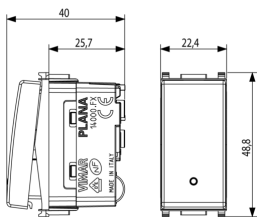

PLANA: 1P 10AX 1-way switch screwless Silver

14000.FX.SL

Wiring devices / Traditional wiring devices / PLANA / Devices

1P 10AX 1-way switch screwless Silver

1P 10 AX 250 V~ 1-way switch, screwless terminals, screwless terminals, lightable, replaceable button, Silver. Max 100 W for self-ballasted lamps (IEC 60669-1:2017)

3 - Active

50 NR

- [Smartfix-Screwless terminal](#)

3D

- **Class group:** Domestic switching devices
- **Class:** Installation switch
- **Wiring system:** Off switch 1-pole
- **Method of operation:** Rocker/button
- **Assembly arrangement:** Modular device for domestic switching devices
- **Number of modules (module system):** 1
- **Push button switch:** Yes
- **Number of rockers:** 1
- **Mounting method:** Flush-mounted
- **Type of fastening:** Engage (snap)
- **With mounting plate:** No
- **Material:** Plastic
- **Material quality:** Thermoplastic
- **Halogen free:** Yes
- **Surface protection:** Lacquered
- **Surface finishing:** Glossy

- **Colour:** Silver
- **RAL-number (similar):** 9006
- **Label space/information surface:** Yes
- **Illumination:** Optional
- **Function lighting:** Control and orientation
- **Type of lighting:** LED exchangeable
- **Suitable for degree of protection (IP):** IP40
- **Nominal voltage:** 250 V
- **Rated current:** 10,00 A
- **Feedback-signal contact:** No
- **Connection type:** Push-in clamp
- **Washing machine switch:** No
- **Device width:** 22,30 mm
- **Device height:** 49,00 mm
- **Device depth:** 42,10 mm
- **Built-in depth:** 27,70 mm

8007352513730
1 NR
5.1x2.8x5.3 [cm]
25.2 [g]

8007352513747
50 NR
27x15x12 [cm]
1,355 [g]

Vimar