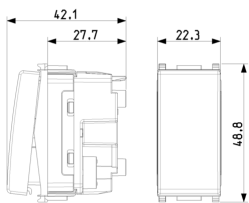

PLANA: 1P 10AX 1-way switch screwless white

14000.FX

Wiring devices / Traditional wiring devices / PLANA / Devices

1P 10AX 1-way switch screwless white

1P 10 AX 250 V~ 1-way switch, screwless terminals, screwless terminals, lightable, replaceable button, white. Max 100 W for self-ballasted lamps (IEC 60669-1:2017)

3 - Active

50 NR

- [Smartfix-Screwless terminal](#)

3D

- **Class group:** Domestic switching devices
- **Class:** Installation switch
- **Wiring system:** Off switch 1-pole
- **Method of operation:** Rocker/button
- **Assembly arrangement:** Modular device for domestic switching devices
- **Number of modules (module system):** 1
- **Push button switch:** Yes
- **Number of rockers:** 1
- **Mounting method:** Flush-mounted
- **Type of fastening:** Engage (snap)
- **With mounting plate:** No
- **Material:** Plastic
- **Material quality:** Thermoplastic
- **Halogen free:** Yes
- **Surface protection:** Untreated
- **Surface finishing:** Glossy
- **Colour:** White
- **RAL-number (similar):** 9003
- **Label space/information surface:** Yes
- **Illumination:** Optional
- **Function lighting:** Control and orientation
- **Type of lighting:** LED exchangeable
- **Suitable for degree of protection (IP):** IP40
- **Nominal voltage:** 250 V
- **Rated current:** 10,00 A
- **Feedback-signal contact:** No
- **Connection type:** Push-in clamp
- **Washing machine switch:** No
- **Device width:** 22,30 mm
- **Device height:** 49,00 mm
- **Device depth:** 42,10 mm
- **Built-in depth:** 27,70 mm

8007352513648
1 NR
5.1x2.8x5.3 [cm]
25.2 [g]

8007352513655
50 NR
27x15x12 [cm]
1,351 [g]

8007352513662
500 NR
50x40x28.5 [cm]
14,012 [g]