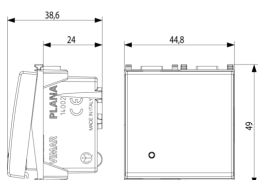

PLANA: 1P 20AX 1-way switch 2M Silver

14002.2.SL

Wiring devices / Traditional wiring devices / PLANA / Devices

1P 20AX 1-way switch 2M Silver

1P 20 AX 250 V~ 1-way switch, lightable, replaceable button, Silver - 2 modules. Max 250 W for self-ballasted lamps (IEC 60669-1:2017)

3 - Active

20 NR

3D

- **Class group:** Domestic switching devices
- **Class:** Installation switch
- **Wiring system:** Off switch 1-pole
- **Method of operation:** Rocker/button
- **Assembly arrangement:** Modular device for domestic switching devices
- **Number of modules (module system):** 2
- **Push button switch:** Yes
- **Number of rockers:** 1
- **Mounting method:** Flush-mounted
- **Type of fastening:** Engage (snap)
- **With mounting plate:** No
- **Material:** Plastic
- **Material quality:** Thermoplastic
- **Halogen free:** Yes
- **Surface protection:** Lacquered
- **Surface finishing:** Glossy

- **Colour:** Silver
- **RAL-number (similar):** 9006
- **Label space/information surface:** Yes
- **Illumination:** Optional
- **Function lighting:** Control and orientation
- **Type of lighting:** LED exchangeable
- **Suitable for degree of protection (IP):** IP40
- **Nominal voltage:** 250 V
- **Rated current:** 20,00 A
- **Feedback-signal contact:** No
- **Connection type:** Screwed terminal
- **Washing machine switch:** No
- **Device width:** 44,80 mm
- **Device height:** 49,00 mm
- **Device depth:** 38,40 mm
- **Built-in depth:** 24,00 mm

8007352403765
1 NR
5.1x4.3x5.3 [cm]
37.12 [g]

8007352403772
20 NR
26.9x11.6x9 [cm]
822.7 [g]

Vimar