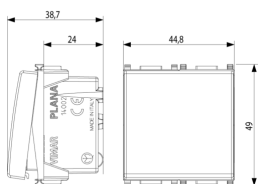

PLANA: 1P 20AX 1-way switch 2M white

14002.2

Wiring devices / Traditional wiring devices / PLANA / Devices

1P 20AX 1-way switch 2M white

1P 20 AX 250 V~ 1-way switch, lightable, replaceable button, white - 2 modules. Max 250 W for self-ballasted lamps (IEC 60669-1:2017)

3 - Active

20 NR

3D

- **Class group:** Domestic switching devices
- **Class:** Installation switch
- **Wiring system:** Off switch 1-pole
- **Method of operation:** Rocker/button
- **Assembly arrangement:** Modular device for domestic switching devices
- **Number of modules (module system):** 2
- **Push button switch:** Yes
- **Number of rockers:** 1
- **Mounting method:** Flush-mounted
- **Type of fastening:** Engage (snap)
- **With mounting plate:** No
- **Material:** Plastic
- **Material quality:** Thermoplastic
- **Halogen free:** Yes
- **Surface protection:** Untreated
- **Surface finishing:** Glossy

- **Colour:** White
- **RAL-number (similar):** 9003
- **Label space/information surface:** Yes
- **Illumination:** Optional
- **Function lighting:** Control and orientation
- **Type of lighting:** LED exchangeable
- **Suitable for degree of protection (IP):** IP40
- **Nominal voltage:** 250 V
- **Rated current:** 20,00 A
- **Feedback-signal contact:** No
- **Connection type:** Screwed terminal
- **Washing machine switch:** No
- **Device width:** 44,80 mm
- **Device height:** 49,00 mm
- **Device depth:** 38,40 mm
- **Built-in depth:** 24,00 mm

8007352403741
1 NR
5.1x4.3x5.3 [cm]
37.12 [g]

8007352403758
20 NR
26.9x11.6x9 [cm]
822.7 [g]

Vimar