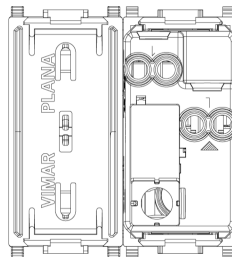

PLANA: 1P 20AX 1-way switch 2M white

14002.2

Wiring devices / Traditional wiring devices / PLANA / Devices

1P 20AX 1-way switch 2M white

1P 20 AX 250 V~ 1-way switch, lightable, replaceable button, white - 2 modules. Max 250 W for self-ballasted lamps (IEC 60669-1:2017)

3 - Active

20 NR

3D

- **Class group:** Domestic switching devices
- **Class:** Installation switch
- **Wiring system:** Off switch 1-pole
- **Method of operation:** Rocker/button
- **Assembly arrangement:** Modular device for domestic switching devices
- **Number of modules (module system):** 2
- **Push button switch:** Yes
- **Number of rockers:** 1
- **Mounting method:** Flush-mounted
- **Type of fastening:** Engage (snap)
- **With mounting plate:** No
- **Material:** Plastic
- **Material quality:** Thermoplastic
- **Halogen free:** Yes
- **Surface protection:** Untreated
- **Surface finishing:** Glossy

- **Colour:** White
- **RAL-number (similar):** 9003
- **Label space/information surface:** Yes
- **Illumination:** Optional
- **Function lighting:** Control and orientation
- **Type of lighting:** LED exchangeable
- **Suitable for degree of protection (IP):** IP40
- **Nominal voltage:** 250 V
- **Rated current:** 20,00 A
- **Feedback-signal contact:** No
- **Connection type:** Screwed terminal
- **Washing machine switch:** No
- **Device width:** 44,80 mm
- **Device height:** 49,00 mm
- **Device depth:** 38,40 mm
- **Built-in depth:** 24,00 mm

8007352403741
1 NR
5.1x4.3x5.3 [cm]
37.12 [g]

8007352403758
20 NR
26.9x11.6x9 [cm]
822.7 [g]

Vimar