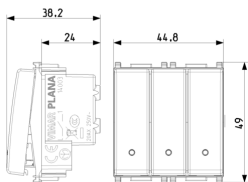

PLANA: Three 1P 20AX 1-way switches Silver

14003.SL

Wiring devices / Traditional wiring devices / PLANA / Devices

Three 1P 20AX 1-way switches Silver

Three 1P 20 AX 250 V~ 1-way switches, lightable, Silver - 2 modules. Max 250 W for self-ballasted lamps (IEC 60669-1:2017)

3 - Active

20 NR

3D

- **Class group:** Domestic switching devices
- **Class:** Installation switch
- **Wiring system:** Off switch 1-pole
- **Method of operation:** Rocker/button
- **Assembly arrangement:** Modular device for domestic switching devices
- **Number of modules (module system):** 2
- **Push button switch:** Yes
- **Number of rockers:** 3
- **Mounting method:** Flush-mounted
- **Type of fastening:** Engage (snap)
- **With mounting plate:** No
- **Material:** Plastic
- **Material quality:** Thermoplastic
- **Halogen free:** Yes
- **Surface protection:** Lacquered
- **Surface finishing:** Glossy

- **Colour:** Silver
- **RAL-number (similar):** 9006
- **Label space/information surface:** Yes
- **Illumination:** Optional
- **Function lighting:** Control and orientation
- **Type of lighting:** LED exchangeable
- **Suitable for degree of protection (IP):** IP40
- **Nominal voltage:** 250 V
- **Rated current:** 20,00 A
- **Feedback-signal contact:** No
- **Connection type:** Screwed terminal
- **Washing machine switch:** No
- **Device width:** 44,80 mm
- **Device height:** 49,00 mm
- **Device depth:** 38,40 mm
- **Built-in depth:** 24,00 mm

8007352403963
1 NR
5.1x4.3x5.3 [cm]
58.2 [g]

8007352403970
20 NR
26.9x11.6x9 [cm]
1,244 [g]