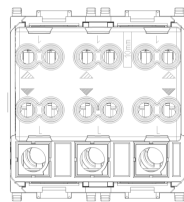

PLANA: Three 1P 20AX 1-way switches Silver

14003.SL

Wiring devices / Traditional wiring devices / PLANA / Devices

Three 1P 20AX 1-way switches Silver

Three 1P 20 AX 250 V~ 1-way switches, lightable, Silver - 2 modules. Max 250 W for self-ballasted lamps (IEC 60669-1:2017)

3 - Active

20 NR

3D

- **Class group:** Domestic switching devices
- **Class:** Installation switch
- **Wiring system:** Off switch 1-pole
- **Method of operation:** Rocker/button
- **Assembly arrangement:** Modular device for domestic switching devices
- **Number of modules (module system):** 2
- **Push button switch:** Yes
- **Number of rockers:** 3
- **Mounting method:** Flush-mounted
- **Type of fastening:** Engage (snap)
- **With mounting plate:** No
- **Material:** Plastic
- **Material quality:** Thermoplastic
- **Halogen free:** Yes
- **Surface protection:** Lacquered
- **Surface finishing:** Glossy

- **Colour:** Silver
- **RAL-number (similar):** 9006
- **Label space/information surface:** Yes
- **Illumination:** Optional
- **Function lighting:** Control and orientation
- **Type of lighting:** LED exchangeable
- **Suitable for degree of protection (IP):** IP40
- **Nominal voltage:** 250 V
- **Rated current:** 20,00 A
- **Feedback-signal contact:** No
- **Connection type:** Screwed terminal
- **Washing machine switch:** No
- **Device width:** 44,80 mm
- **Device height:** 49,00 mm
- **Device depth:** 38,40 mm
- **Built-in depth:** 24,00 mm

8007352403963
1 NR
5.1x4.3x5.3 [cm]
58.2 [g]

8007352403970
20 NR
26.9x11.6x9 [cm]
1,244 [g]