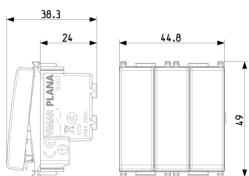

PLANA: Three 1P 20AX 1-way switches white

14003

Wiring devices / Traditional wiring devices / PLANA / Devices

Three 1P 20AX 1-way switches white

Three 1P 20 AX 250 V~ 1-way switches, lightable, white - 2 modules. Max 250 W for self-ballasted lamps (IEC 60669-1:2017)

3 - Active

20 NR

3D

- **Class group:** Domestic switching devices
- **Class:** Installation switch
- **Wiring system:** Off switch 1-pole
- **Method of operation:** Rocker/button
- **Assembly arrangement:** Modular device for domestic switching devices
- **Number of modules (module system):** 2
- **Push button switch:** Yes
- **Number of rockers:** 3
- **Mounting method:** Flush-mounted
- **Type of fastening:** Engage (snap)
- **With mounting plate:** No
- **Material:** Plastic
- **Material quality:** Thermoplastic
- **Halogen free:** Yes
- **Surface protection:** Untreated
- **Surface finishing:** Glossy

- **Colour:** White
- **RAL-number (similar):** 9003
- **Label space/information surface:** Yes
- **Illumination:** Optional
- **Function lighting:** Control and orientation
- **Type of lighting:** LED exchangeable
- **Suitable for degree of protection (IP):** IP40
- **Nominal voltage:** 250 V
- **Rated current:** 20,00 A
- **Feedback-signal contact:** No
- **Connection type:** Screwed terminal
- **Washing machine switch:** No
- **Device width:** 44,80 mm
- **Device height:** 49,00 mm
- **Device depth:** 38,40 mm
- **Built-in depth:** 24,00 mm

8007352403949
1 NR
5.1x4.3x5.3 [cm]
60.9 [g]

8007352403956
20 NR
26.9x11.6x9 [cm]
1,309 [g]

8007352641778
240 NR
38x28.5x35.5 [cm]
16,236 [g]