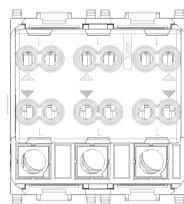

PLANA: Three 1P 20AX 1-way switches white

14003

Wiring devices / Traditional wiring devices / PLANA / Devices

Three 1P 20AX 1-way switches white

Three 1P 20 AX 250 V~ 1-way switches, lightable, white - 2 modules. Max 250 W for self-ballasted lamps (IEC 60669-1:2017)

3 - Active

20 NR

3D

- **Class group:** Domestic switching devices
- **Class:** Installation switch
- **Wiring system:** Off switch 1-pole
- **Method of operation:** Rocker/button
- **Assembly arrangement:** Modular device for domestic switching devices
- **Number of modules (module system):** 2
- **Push button switch:** Yes
- **Number of rockers:** 3
- **Mounting method:** Flush-mounted
- **Type of fastening:** Engage (snap)
- **With mounting plate:** No
- **Material:** Plastic
- **Material quality:** Thermoplastic
- **Halogen free:** Yes
- **Surface protection:** Untreated
- **Surface finishing:** Glossy

- **Colour:** White
- **RAL-number (similar):** 9003
- **Label space/information surface:** Yes
- **Illumination:** Optional
- **Function lighting:** Control and orientation
- **Type of lighting:** LED exchangeable
- **Suitable for degree of protection (IP):** IP40
- **Nominal voltage:** 250 V
- **Rated current:** 20,00 A
- **Feedback-signal contact:** No
- **Connection type:** Screwed terminal
- **Washing machine switch:** No
- **Device width:** 44,80 mm
- **Device height:** 49,00 mm
- **Device depth:** 38,40 mm
- **Built-in depth:** 24,00 mm

8007352403949
1 NR
5.1x4.3x5.3 [cm]
60.9 [g]

8007352403956
20 NR
26.9x11.6x9 [cm]
1,309 [g]

8007352641778
240 NR
38x28.5x35.5 [cm]
16,236 [g]