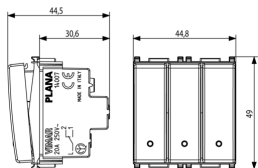

PLANA: Three1P 20AX 2-way switches Silver

14007.SL

Wiring devices / Traditional wiring devices / PLANA / Devices

Three1P 20AX 2-way switches Silver

Three 1P 20 AX 250 V~ 2-way switches, Silver - 2 modules. Max 250 W for self-ballasted lamps (IEC 60669-1:2017)

3 - Active

20 NR

3D

- **Class group:** Domestic switching devices
- **Class:** Installation switch
- **Wiring system:** Two-way switch
- **Method of operation:** Rocker/button
- **Assembly arrangement:** Modular device for domestic switching devices
- **Number of modules (module system):** 2
- **Push button switch:** Yes
- **Number of rockers:** 3
- **Mounting method:** Flush-mounted
- **Type of fastening:** Engage (snap)
- **With mounting plate:** No
- **Material:** Plastic
- **Material quality:** Thermoplastic
- **Halogen free:** Yes
- **Surface protection:** Lacquered
- **Surface finishing:** Glossy

- **Colour:** Silver
- **RAL-number (similar):** 9006
- **Label space/information surface:** Yes
- **Illumination:** No
- **Function lighting:** Other
- **Type of lighting:** Other
- **Suitable for degree of protection (IP):** IP40
- **Nominal voltage:** 250 V
- **Rated current:** 20,00 A
- **Feedback-signal contact:** No
- **Connection type:** Screwed terminal
- **Washing machine switch:** No
- **Device width:** 44,80 mm
- **Device height:** 49,00 mm
- **Device depth:** 44,60 mm
- **Built-in depth:** 30,60 mm

8 007352 40441

800735240441
1 NR
5.1x4.3x5.3 [cm]
75.3 [g]

8 007352 404458

8007352404458
20 NR
26.4x11x10.9 [cm]
1,585.5 [g]