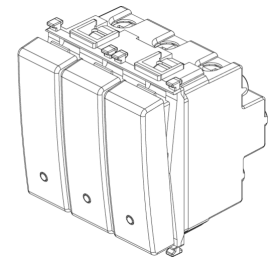

PLANA: Three1P 20AX 2-way switches Silver

14007.SL

Wiring devices / Traditional wiring devices / PLANA / Devices

Three1P 20AX 2-way switches Silver

Three 1P 20 AX 250 V~ 2-way switches, Silver - 2 modules. Max 250 W for self-ballasted lamps (IEC 60669-1:2017)

3 - Active

20 NR

3D

- **Class group:** Domestic switching devices
- **Class:** Installation switch
- **Wiring system:** Two-way switch
- **Method of operation:** Rocker/button
- **Assembly arrangement:** Modular device for domestic switching devices
- **Number of modules (module system):** 2
- **Push button switch:** Yes
- **Number of rockers:** 3
- **Mounting method:** Flush-mounted
- **Type of fastening:** Engage (snap)
- **With mounting plate:** No
- **Material:** Plastic
- **Material quality:** Thermoplastic
- **Halogen free:** Yes
- **Surface protection:** Lacquered
- **Surface finishing:** Glossy

- **Colour:** Silver
- **RAL-number (similar):** 9006
- **Label space/information surface:** Yes
- **Illumination:** No
- **Function lighting:** Other
- **Type of lighting:** Other
- **Suitable for degree of protection (IP):** IP40
- **Nominal voltage:** 250 V
- **Rated current:** 20,00 A
- **Feedback-signal contact:** No
- **Connection type:** Screwed terminal
- **Washing machine switch:** No
- **Device width:** 44,80 mm
- **Device height:** 49,00 mm
- **Device depth:** 44,60 mm
- **Built-in depth:** 30,60 mm