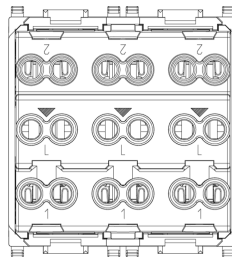

PLANA: Three1P 20AX 2-way switches Silver

14007.SL

Wiring devices / Traditional wiring devices / PLANA / Devices

Three1P 20AX 2-way switches Silver

Three 1P 20 AX 250 V~ 2-way switches, Silver - 2 modules. Max 250 W for self-ballasted lamps (IEC 60669-1:2017)

3 - Active

20 NR

3D

- **Class group:** Domestic switching devices
- **Class:** Installation switch
- **Wiring system:** Two-way switch
- **Method of operation:** Rocker/button
- **Assembly arrangement:** Modular device for domestic switching devices
- **Number of modules (module system):** 2
- **Push button switch:** Yes
- **Number of rockers:** 3
- **Mounting method:** Flush-mounted
- **Type of fastening:** Engage (snap)
- **With mounting plate:** No
- **Material:** Plastic
- **Material quality:** Thermoplastic
- **Halogen free:** Yes
- **Surface protection:** Lacquered
- **Surface finishing:** Glossy

- **Colour:** Silver
- **RAL-number (similar):** 9006
- **Label space/information surface:** Yes
- **Illumination:** No
- **Function lighting:** Other
- **Type of lighting:** Other
- **Suitable for degree of protection (IP):** IP40
- **Nominal voltage:** 250 V
- **Rated current:** 20,00 A
- **Feedback-signal contact:** No
- **Connection type:** Screwed terminal
- **Washing machine switch:** No
- **Device width:** 44,80 mm
- **Device height:** 49,00 mm
- **Device depth:** 44,60 mm
- **Built-in depth:** 30,60 mm

8 007352 40441

800735240441
1 NR
5.1x4.3x5.3 [cm]
75.3 [g]

8 007352 404458

8007352404458
20 NR
26.4x11x10.9 [cm]
1,585.5 [g]