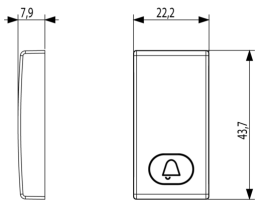

3 - Active

50 NR

3D

- **Class group:** Domestic switching devices
- **Class:** Control element/cover plate for domestic switching devices
- **Model:** One-part rocker
- **Imprint/indication:** Symbol bell
- **Utilization:** Switch/push button
- **Suitable for touch sensor connector for bus system:** No
- **Type of fastening:** Clamp mounting
- **Monitoring window/light outlet:** Yes
- **Material:** Plastic
- **Material quality:** Thermoplastic

- **Halogen free:** Yes
- **Surface protection:** Lacquered
- **Surface finishing:** Glossy
- **Colour:** Silver
- **RAL-number (similar):** 9006
- **With label area:** No
- **With exchangeable lens/symbol:** No
- **Suitable for degree of protection (IP):** IP40
- **Depth:** 790,00 mm

8 007352326675

8007352326675
5 NR
4.1x2.8x5.3 [cm]
16 [g]

8 007352320321

8007352320321
50 NR
14.4x9x6 [cm]
197.47 [g]

8 007352640122

8007352640122
800 NR
37.5x30x13.5 [cm]
3,560 [g]

Vimar