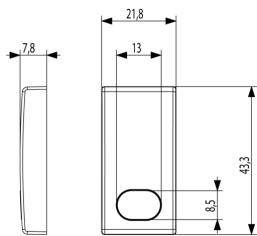

PLANA: Button 1M customizable Silver

14021.G.SL

Wiring devices / Traditional wiring devices / PLANA / Buttons

Button 1M customizable Silver

Interchangeable 1-module button, customizable on request with lightable symbol, Silver

3 - Active

50 NR

3D

- **Class group:** Domestic switching devices
- **Class:** Control element/cover plate for domestic switching devices
- **Model:** One-part rocker
- **Imprint/indication:** Label space
- **Utilization:** Switch/push button
- **Suitable for touch sensor connector for bus system:** No
- **Type of fastening:** Clamp mounting
- **Monitoring window/light outlet:** Yes
- **Material:** Plastic
- **Material quality:** Thermoplastic

- **Halogen free:** Yes
- **Surface protection:** Lacquered
- **Surface finishing:** Glossy
- **Colour:** Silver
- **RAL-number (similar):** 9006
- **With label area:** No
- **With exchangeable lens/symbol:** No
- **Suitable for degree of protection (IP):** IP40
- **Depth:** 790,00 mm

8 007352328532

8007352328532
5 NR
4.1x2.8x5.3 [cm]
16 [g]

8 007352320345

8007352320345
50 NR
14.4x9x6 [cm]
196.6 [g]

Vimar