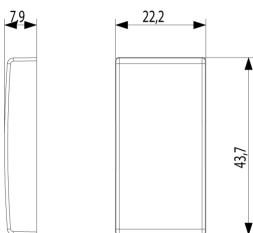

3 - Active

50 NR

3D

- **Class group:** Domestic switching devices
- **Class:** Control element/cover plate for domestic switching devices
- **Model:** One-part rocker
- **Imprint/indication:** None
- **Utilization:** Switch/push button
- **Suitable for touch sensor connector for bus system:** No
- **Type of fastening:** Clamp mounting
- **Monitoring window/light outlet:** Yes
- **Material:** Plastic
- **Material quality:** Thermoplastic

- **Halogen free:** Yes
- **Surface protection:** Untreated
- **Surface finishing:** Glossy
- **Colour:** White
- **RAL-number (similar):** 9003
- **With label area:** No
- **With exchangeable lens/symbol:** No
- **Suitable for degree of protection (IP):** IP40
- **Depth:** 790,00 mm

- 00. CE Marking - EU
- 01. IMQ - Italy ([download](#))
- 29. QCERT - Colombia

- 43. UKCA mark - Great Britain
- 96. Electrotechnical expert ([download](#))

8007352114784
1 NR
4.4x2.2x0.8 [cm]
3 [g]

8007352114791
5 NR
4.1x2.8x5.3 [cm]
18.33 [g]

8007352114807
50 NR
14.4x9x6 [cm]
222.4 [g]

Vimar