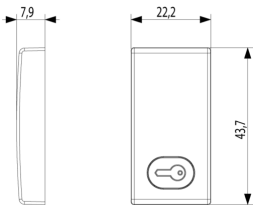

PLANA: Button 1M key symbol Silver

14021.P.SL

Wiring devices / Traditional wiring devices / PLANA / Buttons

Button 1M key symbol Silver

Interchangeable 1-module button, with lightable key symbol, Silver

3 - Active

50 NR

3D

- **Class group:** Domestic switching devices
- **Class:** Control element/cover plate for domestic switching devices
- **Model:** One-part rocker
- **Imprint/indication:** Symbol key/door
- **Utilization:** Switch/push button
- **Suitable for touch sensor connector for bus system:** No
- **Type of fastening:** Clamp mounting
- **Monitoring window/light outlet:** Yes
- **Material:** Plastic
- **Material quality:** Thermoplastic

- **Halogen free:** Yes
- **Surface protection:** Lacquered
- **Surface finishing:** Glossy
- **Colour:** Silver
- **RAL-number (similar):** 9006
- **With label area:** No
- **With exchangeable lens/symbol:** No
- **Suitable for degree of protection (IP):** IP40
- **Depth:** 790,00 mm

8 007352326668
 5 NR
 4.1x2.8x5.3 [cm]
 15.99 [g]

8 007352320406
 50 NR
 14.4x9x6 [cm]
 196.46 [g]

8 007352644663
 800 NR
 37.5x30x13.5 [cm]
 3,503.36 [g]

Vimar