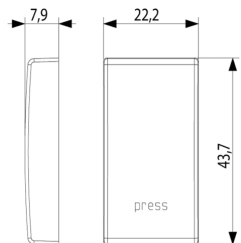

### Button 1M PRESS white

Interchangeable 1-module button, with lightable PRESS symbol, white

3 - Active

50 NR

3D

- **Class group:** Domestic switching devices
- **Class:** Control element/cover plate for domestic switching devices
- **Model:** One-part rocker
- **Imprint/indication:** Various symbols
- **Utilization:** Switch/push button
- **Suitable for touch sensor connector for bus system:** No
- **Type of fastening:** Clamp mounting
- **Monitoring window/light outlet:** Yes
- **Material:** Plastic
- **Material quality:** Thermoplastic