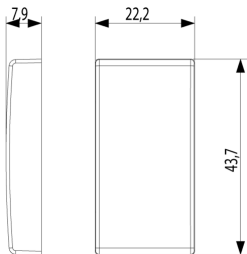

### Button 1M lightable ring pilot white

Interchangeable 1-module button, with lightable ring pilot lamp, white

3 - Active

50 NR

3D

- **Class group:** Domestic switching devices
- **Class:** Control element/cover plate for domestic switching devices
- **Model:** One-part rocker
- **Imprint/indication:** None
- **Utilization:** Switch/push button
- **Suitable for touch sensor connector for bus system:** No
- **Type of fastening:** Clamp mounting
- **Monitoring window/light outlet:** Yes
- **Material:** Plastic
- **Material quality:** Thermoplastic

- **Halogen free:** Yes
- **Surface protection:** Untreated
- **Surface finishing:** Glossy
- **Colour:** White
- **RAL-number (similar):** 9003
- **With label area:** No
- **With exchangeable lens/symbol:** No
- **Suitable for degree of protection (IP):** IP40
- **Depth:** 790,00 mm

8007352112261  
5 NR  
4.1x2.8x5.3 [cm]  
19 [g]

8007352112278  
50 NR  
14.4x9x6 [cm]  
223.73 [g]

8007352626065  
800 NR  
37.5x30x13.5 [cm]  
3,600 [g]

Vimar