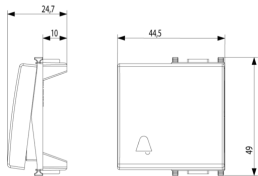

PLANA: Button 2M bell symbol white

14022.C

Wiring devices / Traditional wiring devices / PLANA / Buttons

Button 2M bell symbol white

Interchangeable 2-module button, with lightable bell symbol, white

3 - Active

20 NR

3D

- **Class group:** Domestic switching devices
- **Class:** Control element/cover plate for domestic switching devices
- **Model:** One-part rocker
- **Imprint/indication:** Symbol bell
- **Utilization:** Switch/push button
- **Suitable for touch sensor connector for bus system:** No
- **Type of fastening:** Clamp mounting
- **Monitoring window/light outlet:** Yes
- **Material:** Plastic
- **Material quality:** Thermoplastic

8 007352114883

8007352114883
2 NR
5.1x2.8x5.3 [cm]
24.67 [g]

8 007352114890

8007352114890
20 NR
14.4x11.6x6 [cm]
294.93 [g]

8 007352640825

8007352640825
240 NR
36.5x33x13.5 [cm]
3,948 [g]

Vimar