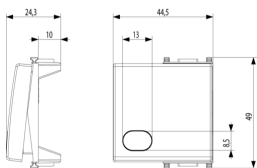

3 - Active

20 NR

3D

- **Class group:** Domestic switching devices
- **Class:** Control element/cover plate for domestic switching devices
- **Model:** One-part rocker
- **Imprint/indication:** Label space
- **Utilization:** Switch/push button
- **Suitable for touch sensor connector for bus system:** No
- **Type of fastening:** Clamp mounting
- **Monitoring window/light outlet:** Yes
- **Material:** Plastic
- **Material quality:** Thermoplastic

8 007352328549

8007352328549
2 NR
5.1x2.8x5.3 [cm]
22.2 [g]

8 007352320468

8007352320468
20 NR
14.4x11.6x6 [cm]
271 [g]

Vimar